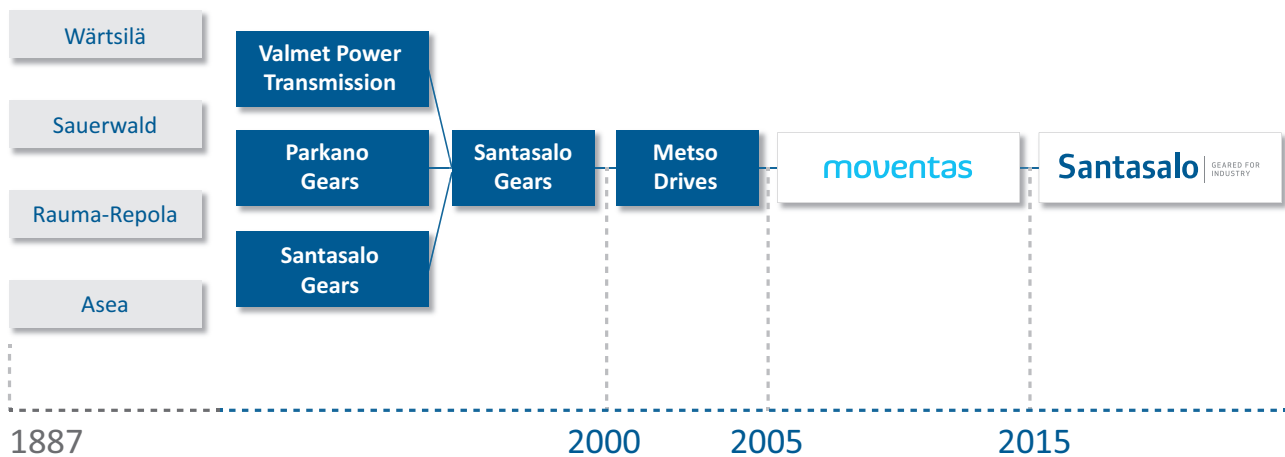

Global Service Capabilities

Santasalo's global service centre footprint is well equipped to support service, repair and overhaul of many types of gear units. With locations around the world, we can offer services within easy reach of most locations and can guarantee quick response and turnaround of your service project.

Rich brand heritage

Santasalo enjoys a rich gear unit history that spans more than a century and is tied to many well-known brand names such as Moventas, ASEA, Metso Drives, Rauma-Repola, Sauerwald, Valmet Power Transmission and Wartsilä. As a result we are expert at providing reliable, durable, and efficient mechanical power transmission solutions for a wide range of industries. Our large, global installed base of customers demonstrates the confidence customers place in us as a reliable and responsive power transmission partner.